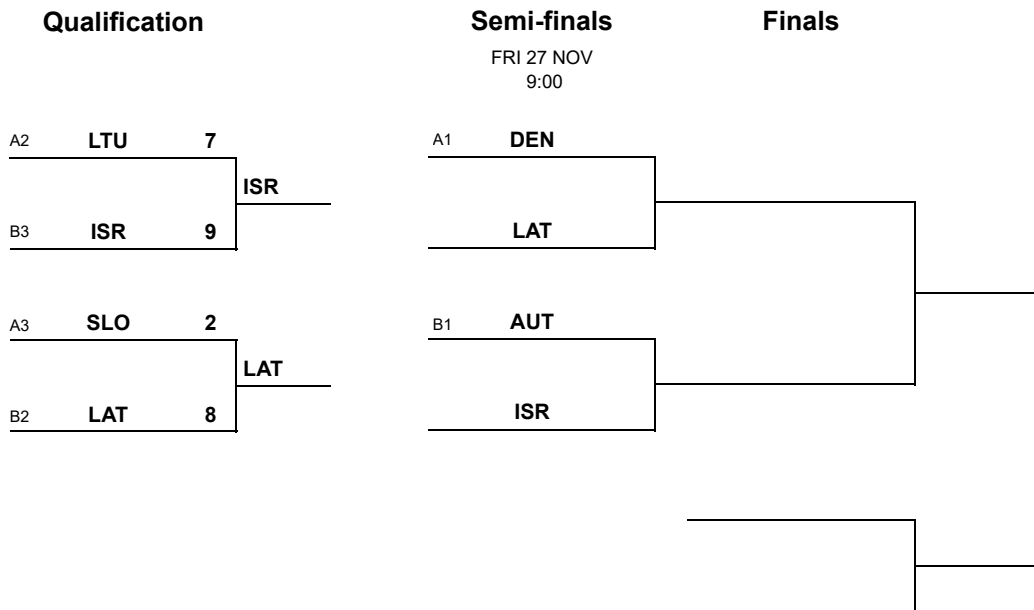

### Session Results and Standings

| Sheet | Game | Team            | LSFE | 1 | 2 | 3 | 4 | 5 | 6 | 7 | 8 | 9 | 10 | Extra | Ends | Total |
|-------|------|-----------------|------|---|---|---|---|---|---|---|---|---|----|-------|------|-------|
| F     | 8    | LTU - Lithuania | *    | 0 | 0 | 4 | 0 | 1 | 0 | 0 | 0 | 1 | 1  | 0     |      | 7     |
|       | 9    | ISR - Israel    |      | 0 | 1 | 0 | 2 | 0 | 1 | 2 | 1 | 0 | 0  | 2     |      | 9     |
| H     | 9    | SLO - Slovenia  |      | 0 | 0 | 0 | 0 | 1 | 0 | 1 | 0 | 0 | X  |       |      | 2     |
|       | 8    | LAT - Latvia    | *    | 1 | 0 | 2 | 0 | 0 | 2 | 0 | 1 | 2 | X  |       |      | 8     |

### Championship Bracket

**Legend:**  
 LSFE (\*) Last stone first end                      X    Unplayed/unfinished end due to concession