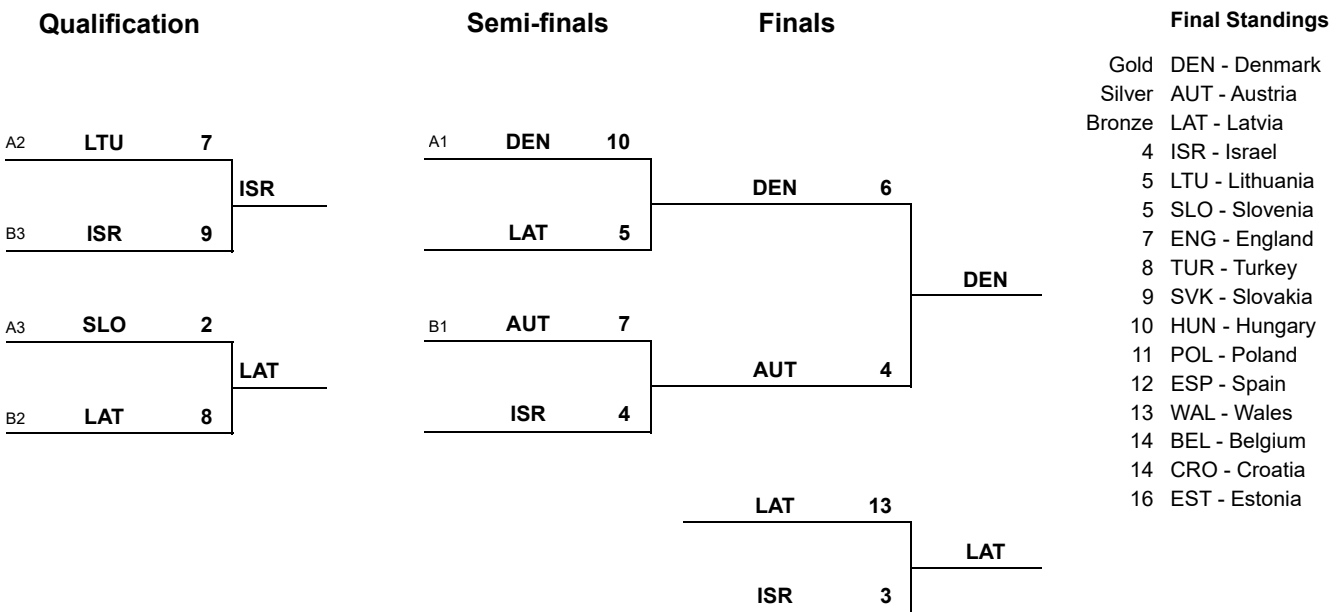

Session Results and Standings

Sheet	Game	Team	LSFE	1	2	3	4	5	6	7	8	9	10	Extra Ends	Total
G	10	LAT - Latvia	*	3	1	0	1	4	0	2	2	X	X		13
	11	ISR - Israel		0	0	1	0	0	2	0	0	X	X		3
J	9	DEN - Denmark		0	1	2	0	0	2	0	1	0	X		6
	9	AUT - Austria	*	0	0	0	1	1	0	1	0	1	X		4

Championship Bracket

Legend:
 LSFE (*) Last stone first end X Unplayed/unfinished end due to concession

DEN will play World Challenge vs ITA
 BEL vs CRO play Relegation Play-off 2