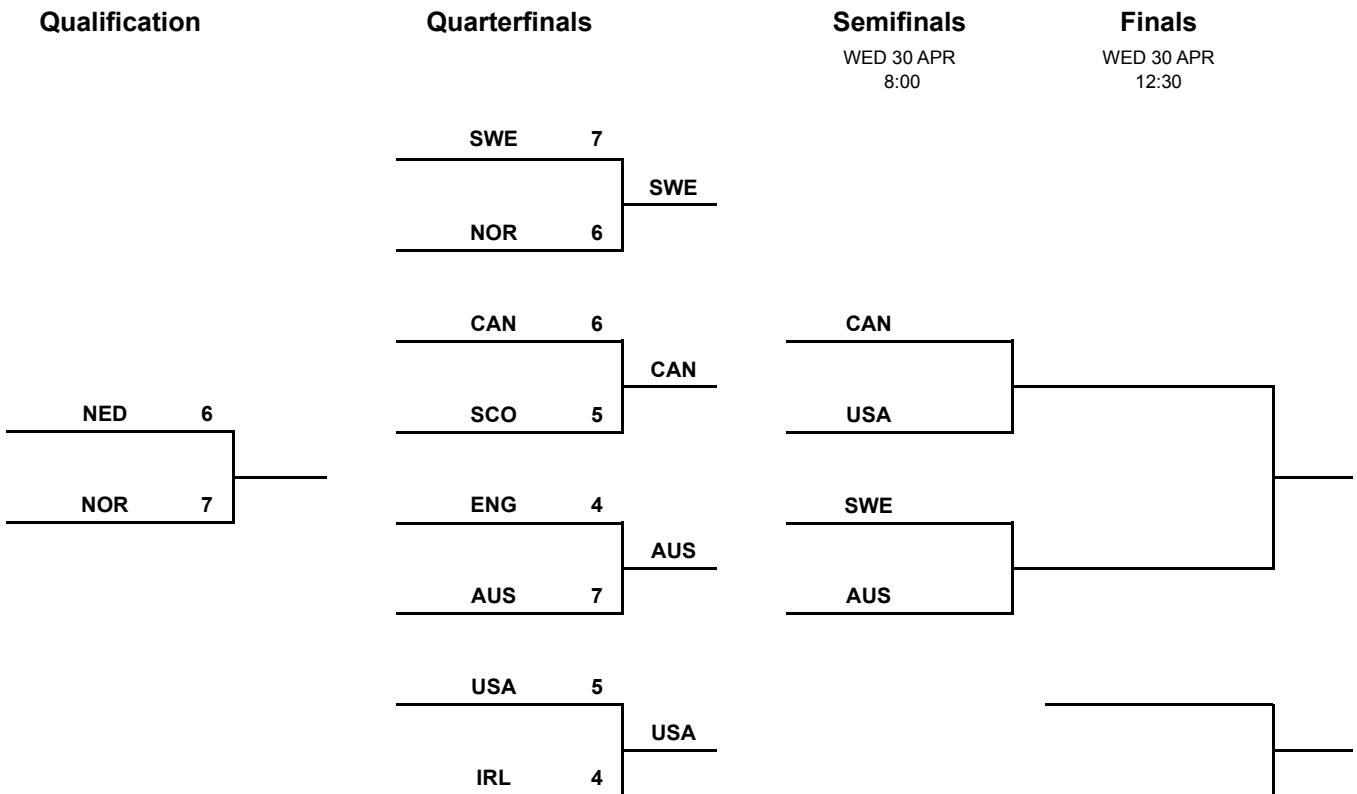

Session Results and Standings

Sheet	Game	Team	LSFE	1	2	3	4	5	6	7	8	Extra Ends	Total
A	8	IRL - Ireland		0	0	0	2	1	0	0	1		4
	8	USA - United States of America	*	1	0	1	0	0	2	1	0		5
D	10	NOR - Norway	*	0	0	2	0	1	0	3	0		6
	8	SWE - Sweden		1	2	0	1	0	2	0	1		7
E	9	AUS - Australia	*	0	0	0	2	0	2	3	X		7
	8	ENG - England		0	1	1	0	2	0	0	X		4
F	9	CAN - Canada	*	1	0	1	1	0	1	0	2		6
	8	SCO - Scotland		0	1	0	0	2	0	2	0		5

Championship Bracket

LEGEND	An Final Rank in A Group	Bn Final Rank in B Group	Cn Final Rank in C Group
Dn Final Rank in D Group	LSFE (*) Last stone first end	LSFx Loser of semifinal x	
WSFx Winner of semifinal x	X Unplayed/unfinished end due to concession		