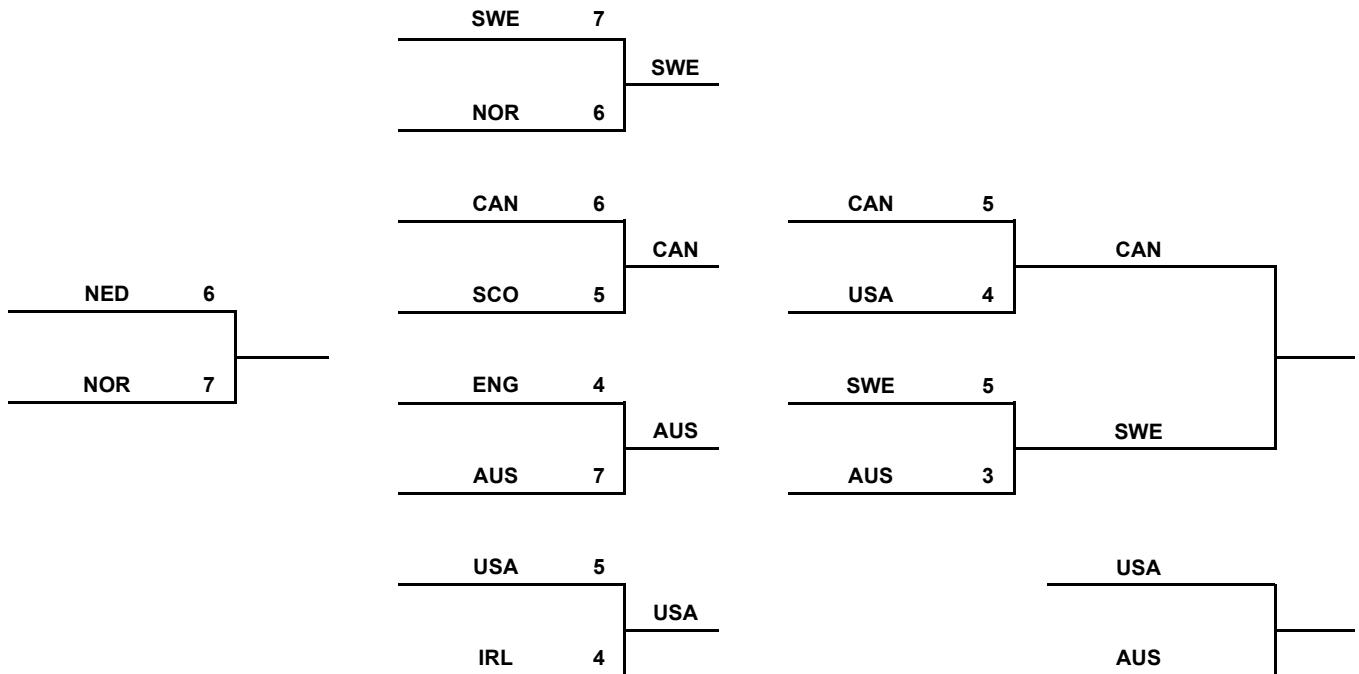

Championship Bracket

Qualification

Quarterfinals

Semifinals

Finals

WED 30 APR
12:30

LEGEND

An Final Rank in A Group
Dn Final Rank in D Group

Bn Final Rank in B Group
LSFE (*) Last stone first end

Cn Final Rank in C Group