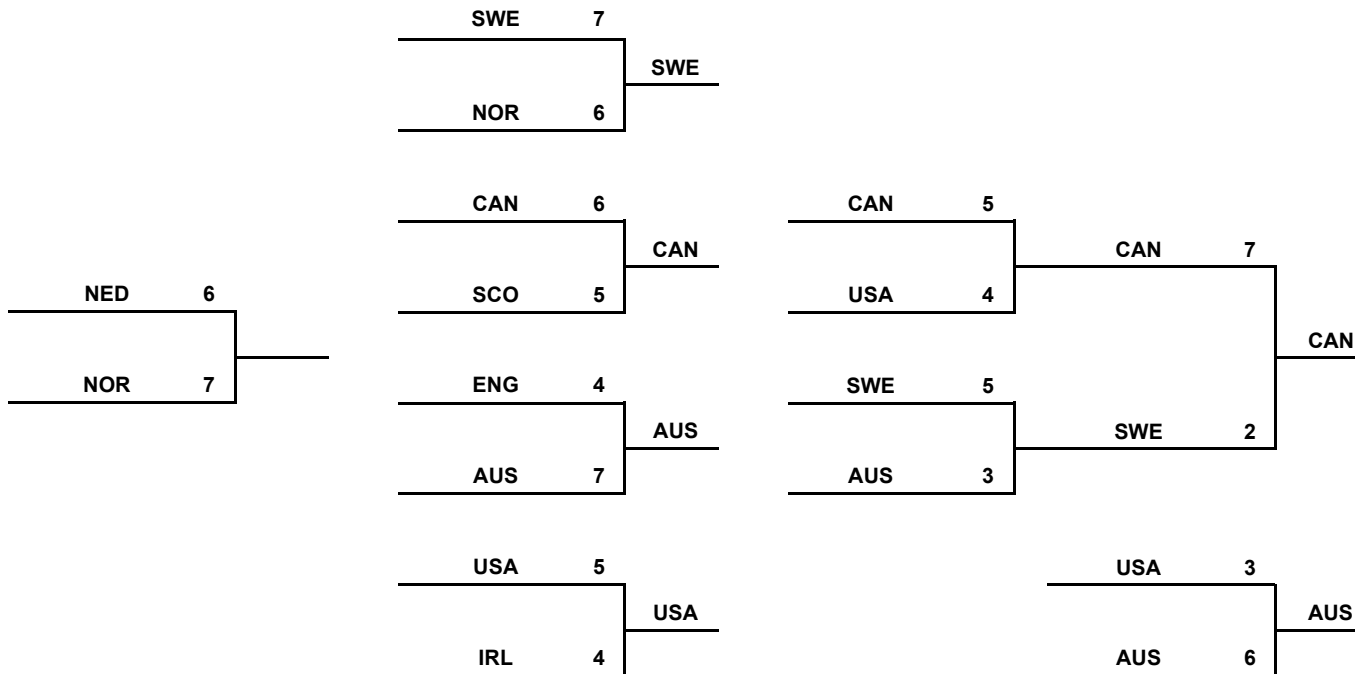

Session Results and Standings

Sheet	Game	Team	LSFE	1	2	3	4	5	6	7	8	Extra Ends	Total
D	10	USA - United States of America		0	1	0	2	0	0	0	X		3
	11	AUS - Australia	*	2	0	1	0	0	3	0	X		6
E	11	CAN - Canada	*	2	0	2	1	2	0	X	X		7
	10	SWE - Sweden		0	1	0	0	0	1	X	X		2

Championship Bracket

Qualification

Quarterfinals

Semifinals

Finals

LEGEND

An Final Rank in A Group
Dn Final Rank in D Group

Bn Final Rank in B Group
LSFE (*) Last stone first end

Cn Final Rank in C Group
X Unplayed/unfinished end due to concession