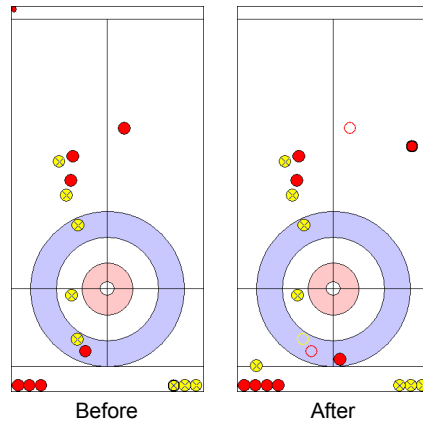

SCO - Scotland		Game	All
4 S	NEILSON Aileen	F	37 %
3 V	EWAN Gregor	M	56 %
2	McPHERSON Robert	M	72 %
1	KILLIN Tom	M	72 %
A	KEITH Gillian	F	- %
Team Total			60 %

Time remaining: 9 minutes 9 seconds

Last Stone Draw: 3.4 cm

Time remaining: 9 minutes 19 seconds

Last Stone Draw: 6.7 cm

Most Important Shot:

Last stone

End: 8
Team: FIN - Finland
Player: KARJALAINEN M
Stone: Fourth, 2nd stone
Task: Takeout
Handle: In-turn
Points: 0%

● FIN
● SCO

NOTE

Team position and functions are attached to each team member's name as follows:
4 = Fourth, 3 = Third, 2 = Second, 1 = Lead, A = Alternate, S = Skip, V = Vice-Skip

LEGEND

F Female

LSFE (*) Last stone first end